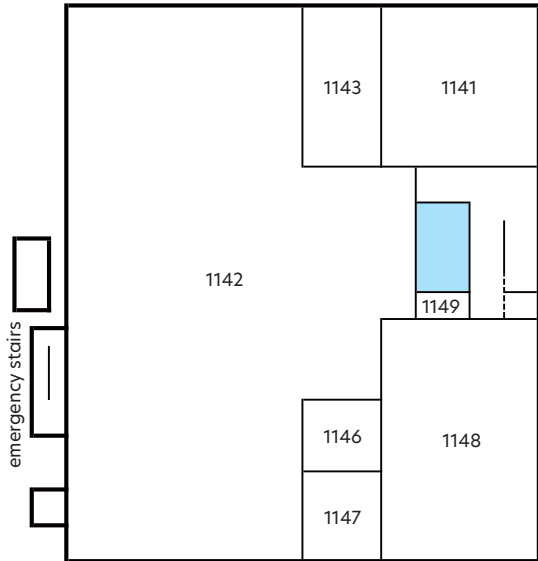

## Building 1 1st Floor

from the main entrance (gate)

## Building 2 1st Floor

from Toei Asakusa-line Kuramae Station

schoolyard