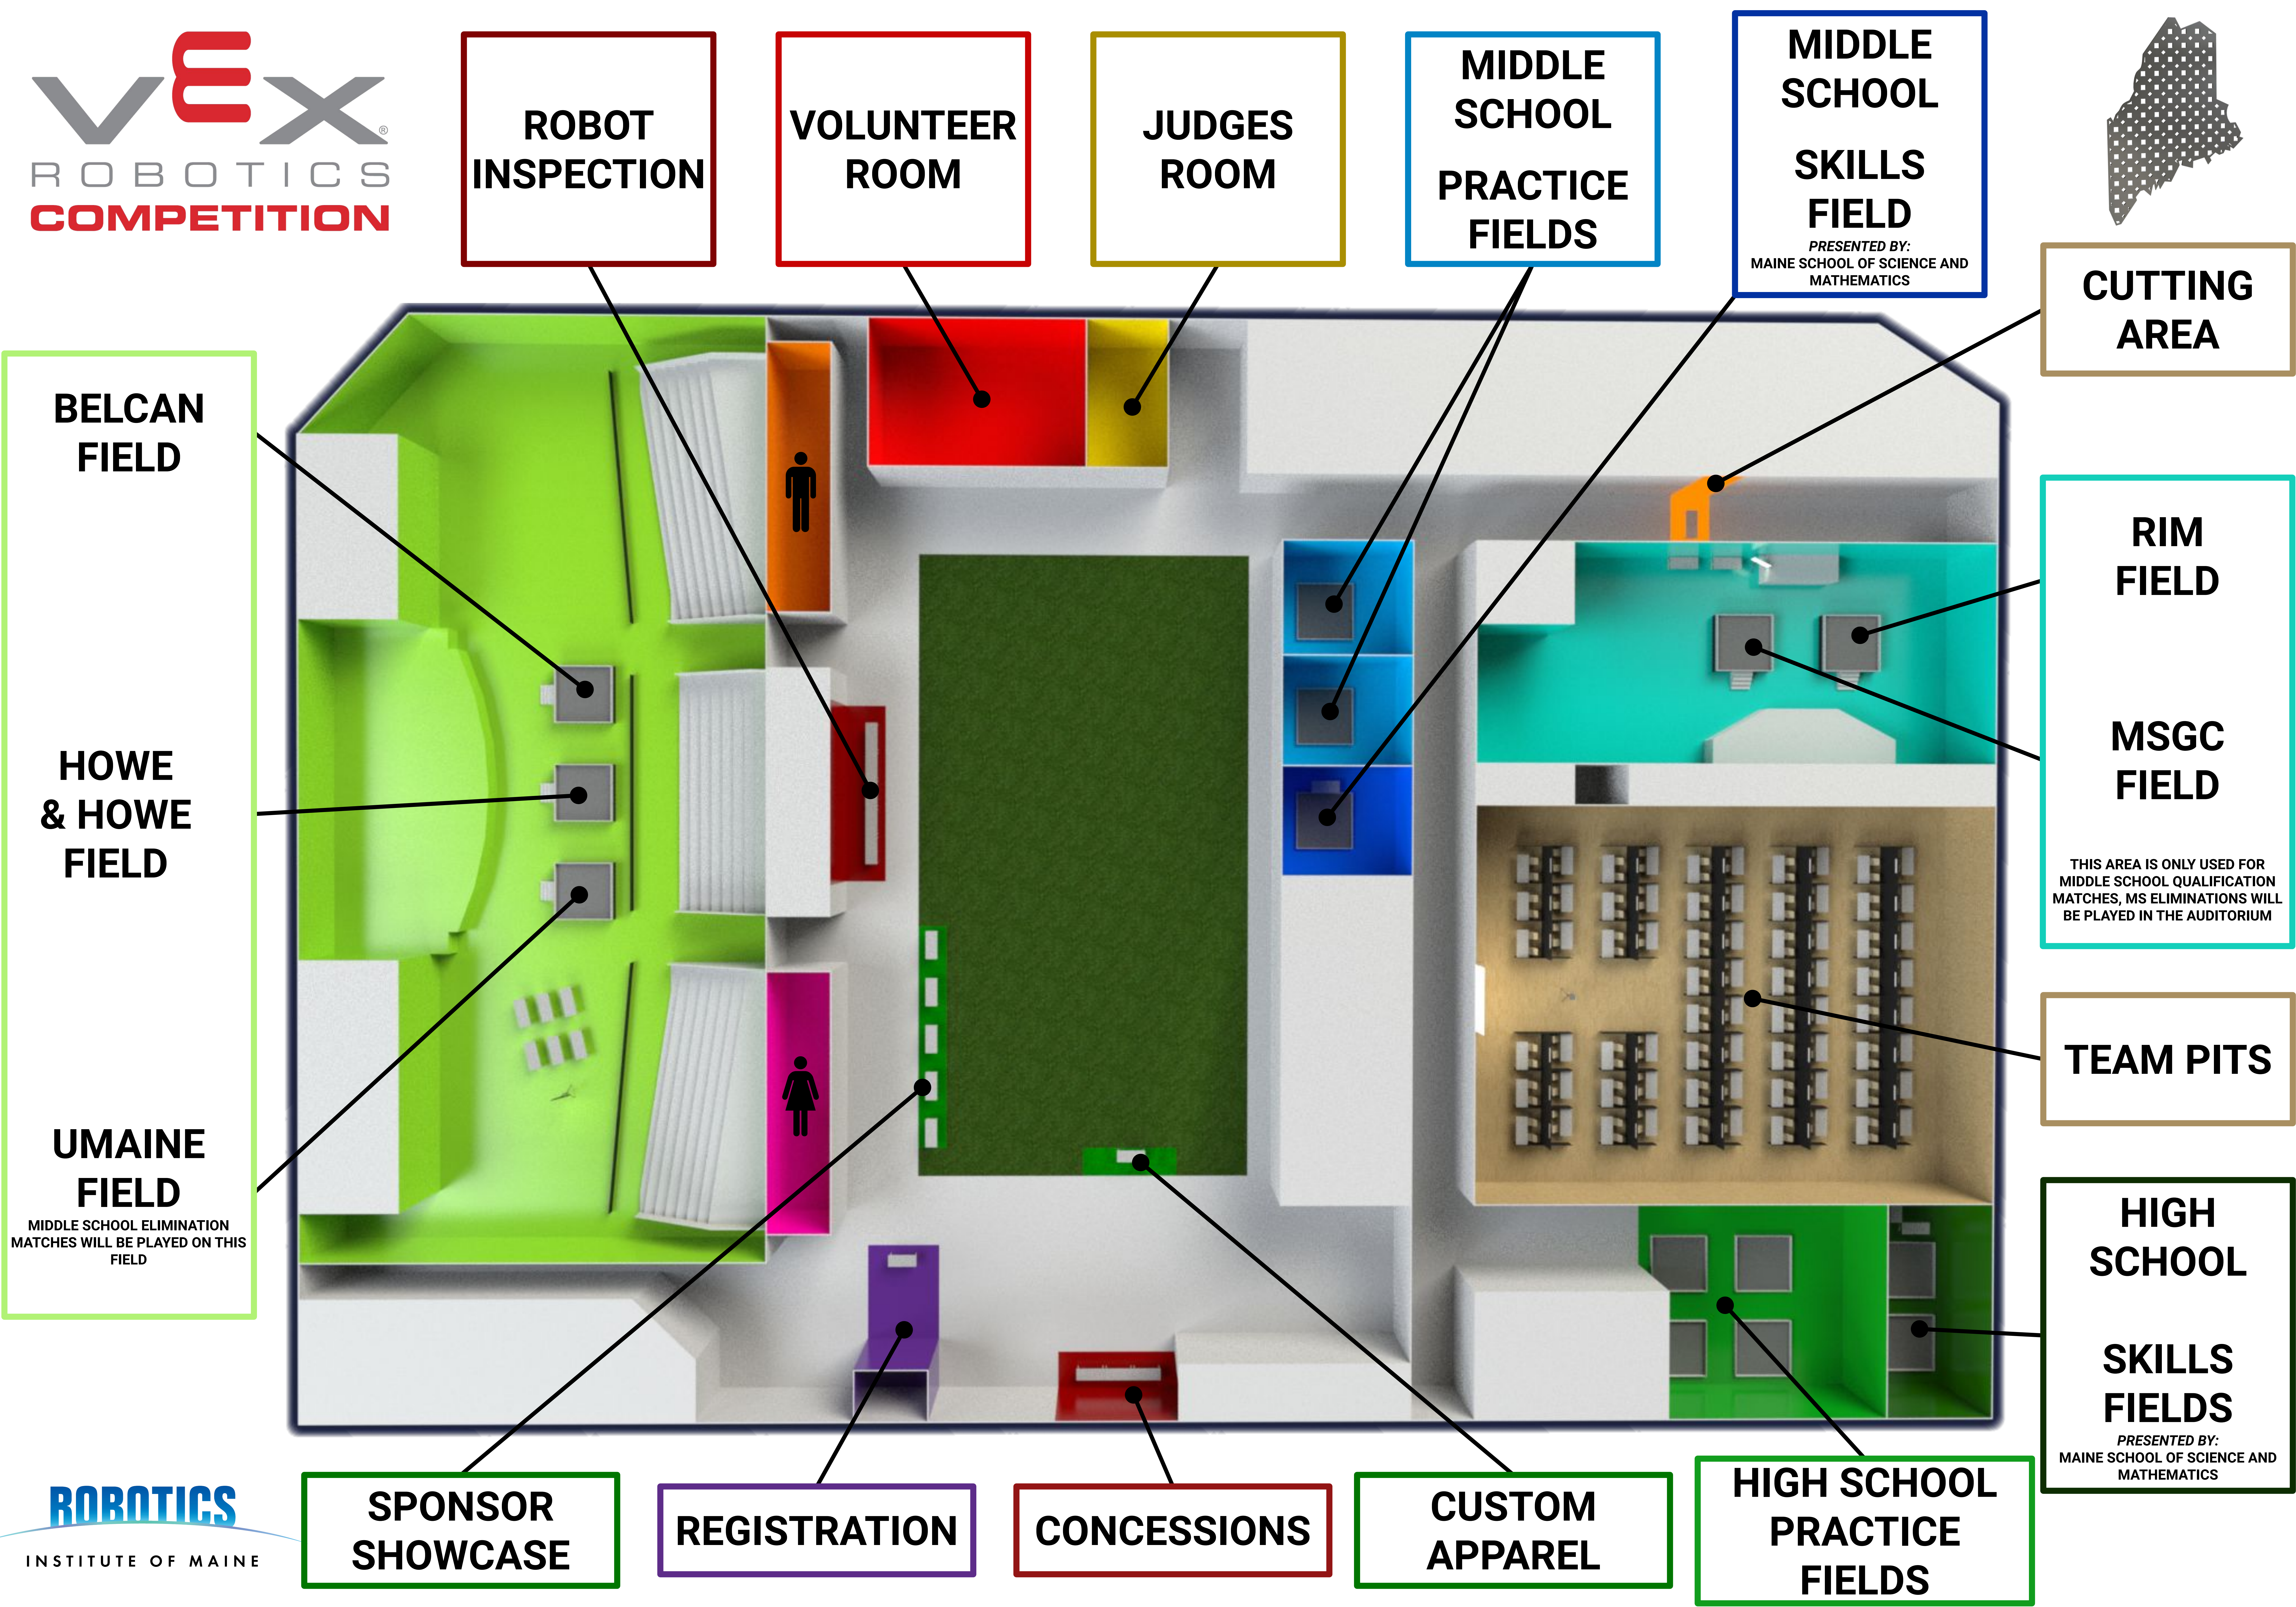

# MAINE STATE VEX ROBOTICS CHAMPIONSHIP 23-24

ROBOT INSPECTION

VOLUNTEER ROOM

JUDGES ROOM

MIDDLE SCHOOL PRACTICE FIELDS

MIDDLE SCHOOL SKILLS FIELD  
PRESENTED BY: MAINE SCHOOL OF SCIENCE AND MATHEMATICS

CUTTING AREA

BELCAN FIELD

HOWE & HOWE FIELD

UMAINE FIELD  
MIDDLE SCHOOL ELIMINATION MATCHES WILL BE PLAYED ON THIS FIELD

RIM FIELD

MSGC FIELD  
THIS AREA IS ONLY USED FOR MIDDLE SCHOOL QUALIFICATION MATCHES, MS ELIMINATIONS WILL BE PLAYED IN THE AUDITORIUM