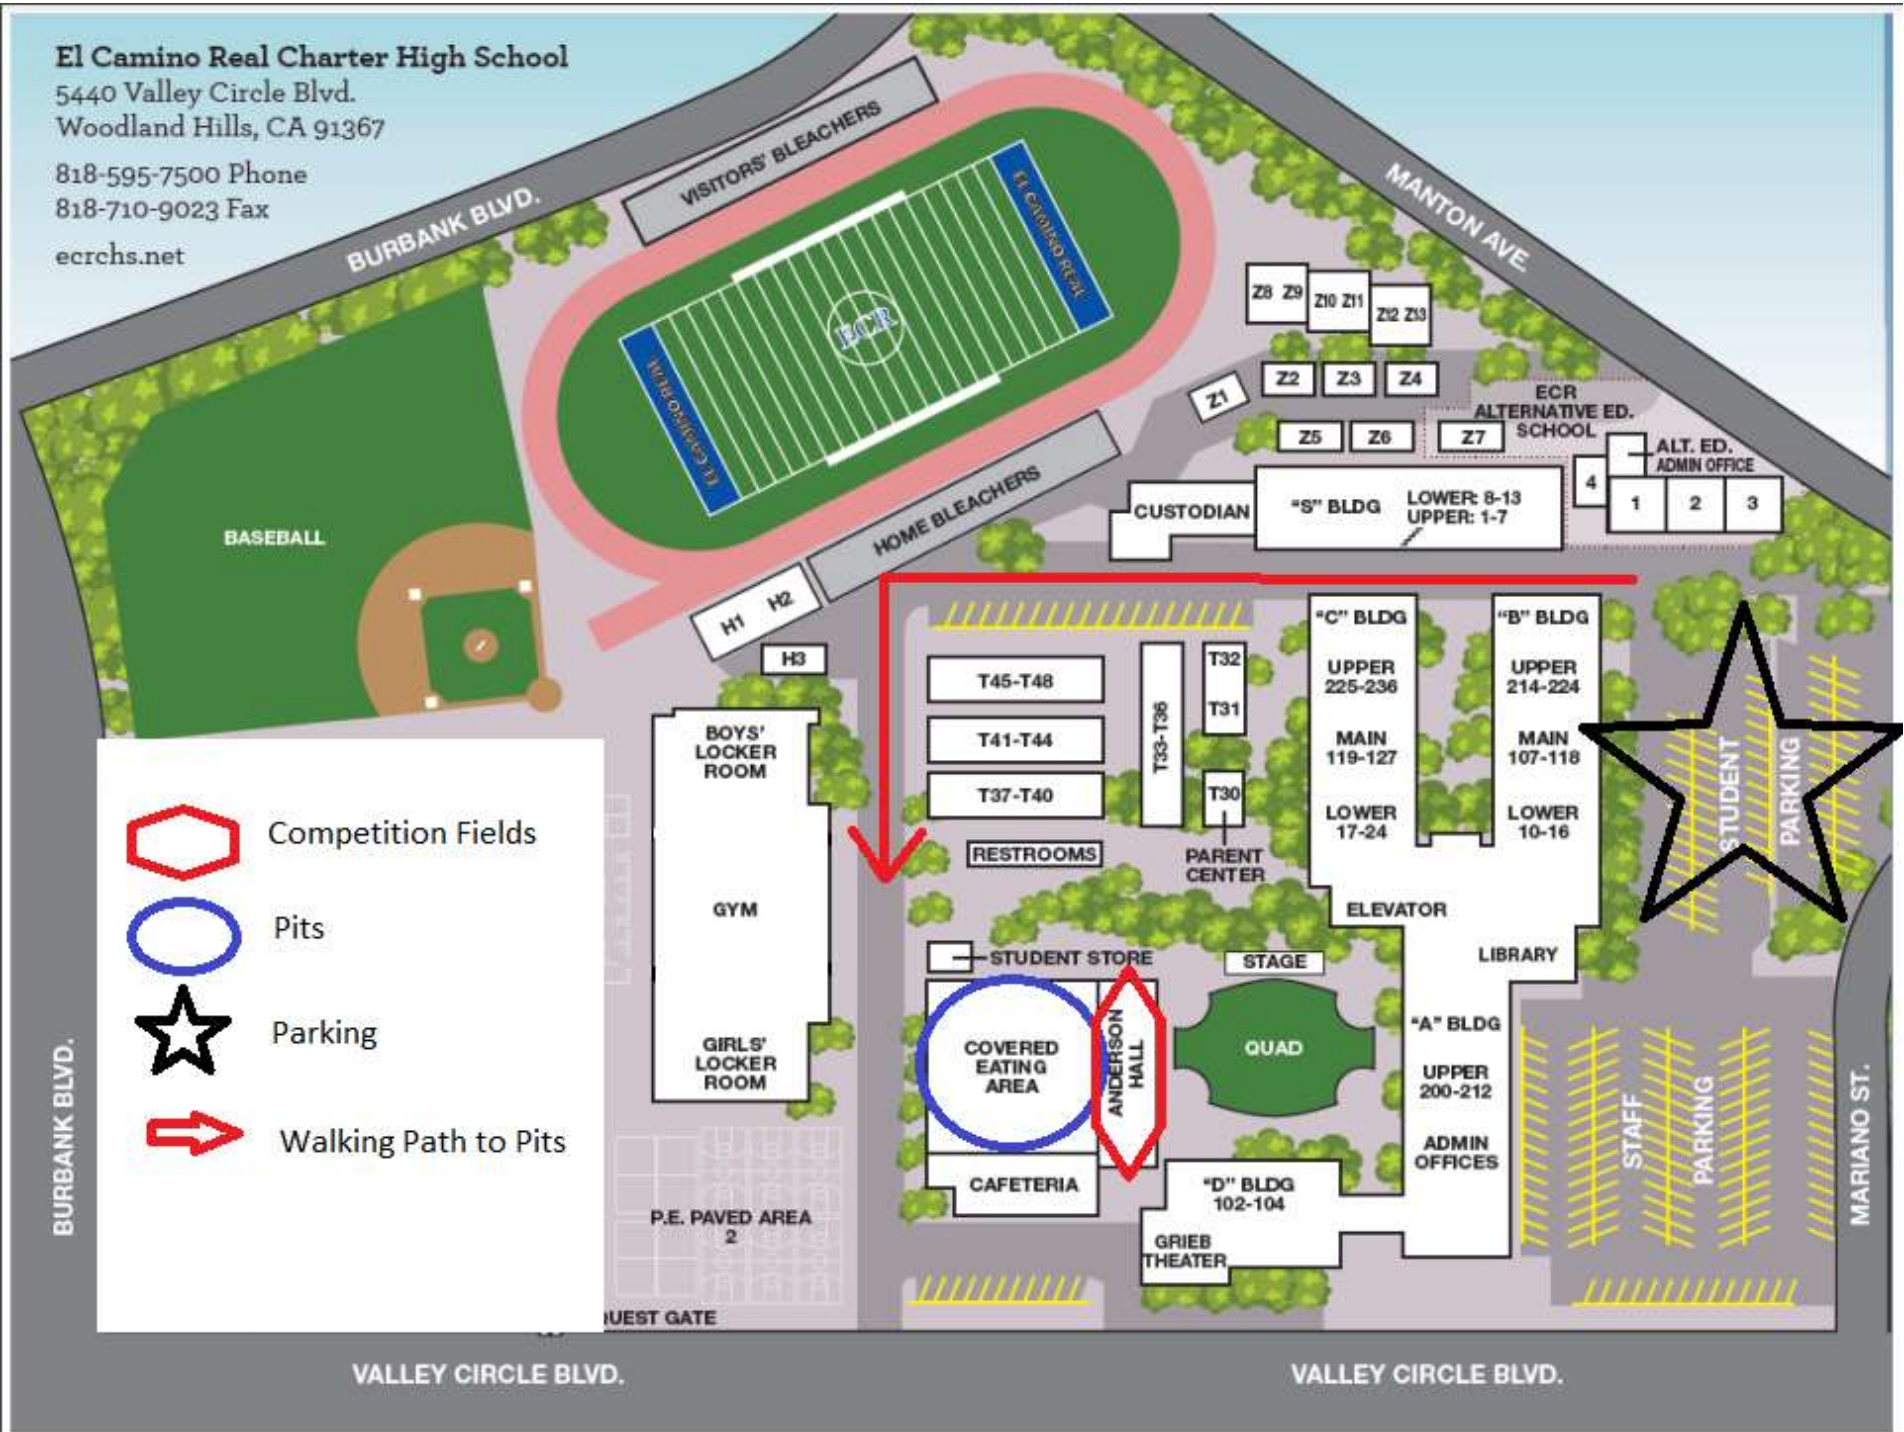

El Camino Real Charter High School

5440 Valley Circle Blvd.
Woodland Hills, CA 91367

818-595-7500 Phone

818-710-9023 Fax

ecrchs.net

-  Competition Fields
-  Pits
-  Parking
-  Walking Path to Pits