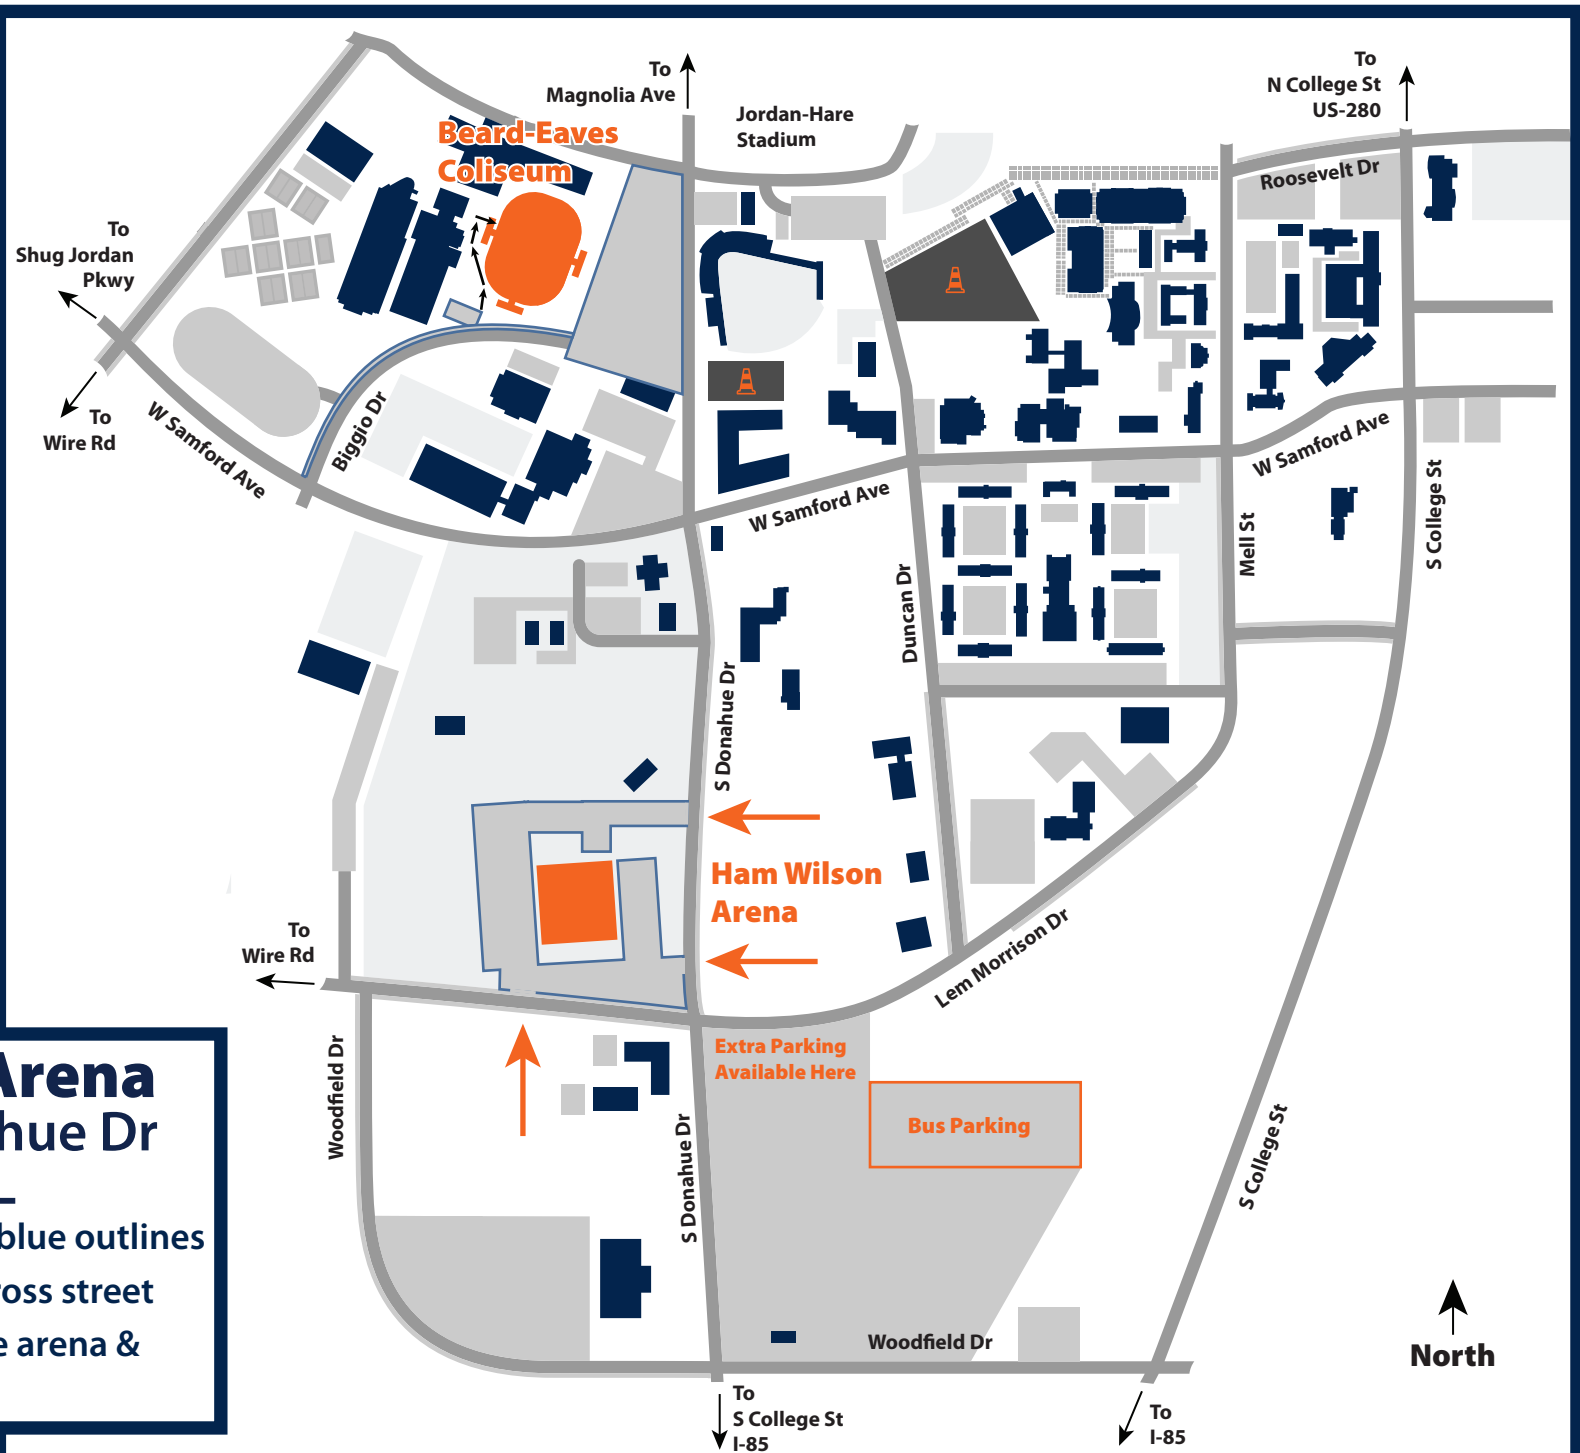

Student Outreach
Association for Robotics

VRC On the Plains 2020 Parking Map

Ham Wilson Arena 650 South Donahue Dr Auburn, AL

- Park in areas marked with blue outlines
- Extra Parking Available across street
- Buses may drop off outside arena & park across street.