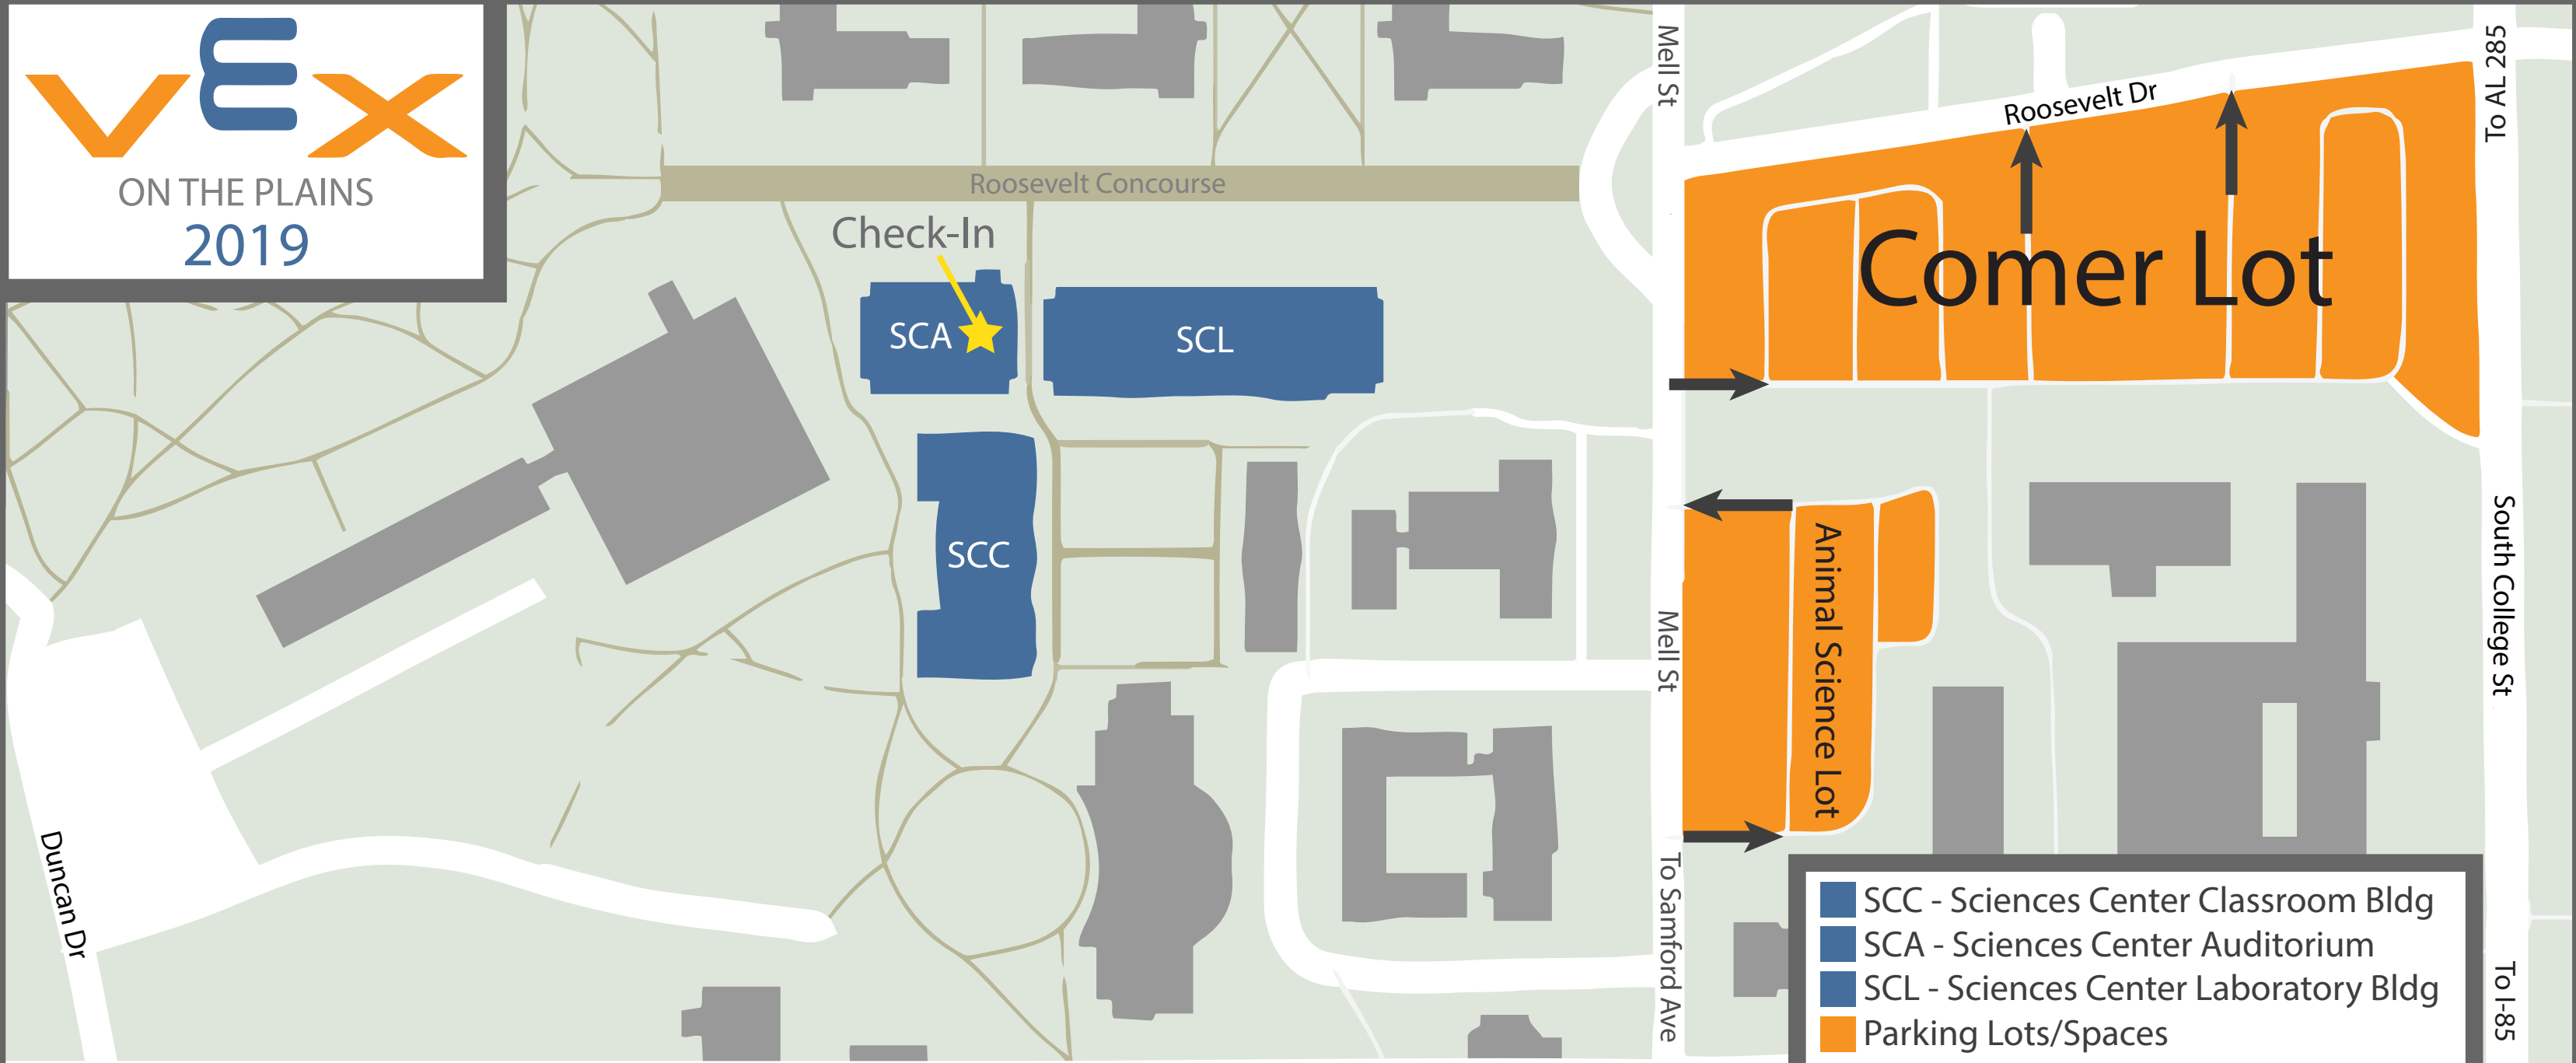

ON THE PLAINS
2019

Directions :

South College (From I-85)

1. Take Exit 51 onto County Rd 147/S College St
2. Head north on S College St (Approx. 2 Miles)
3. Turn left onto Roosevelt Dr - Parking on Left

North College (From AL 285)

1. Turn off AL 285 to AL 147 South/N College St
2. Head south on N College St (Approx. 5 miles)
3. Turn right onto Roosevelt Dr - Parking on Left

Hosted By:

S.C.O.R.E.
Southeastern Center of Robotics Education