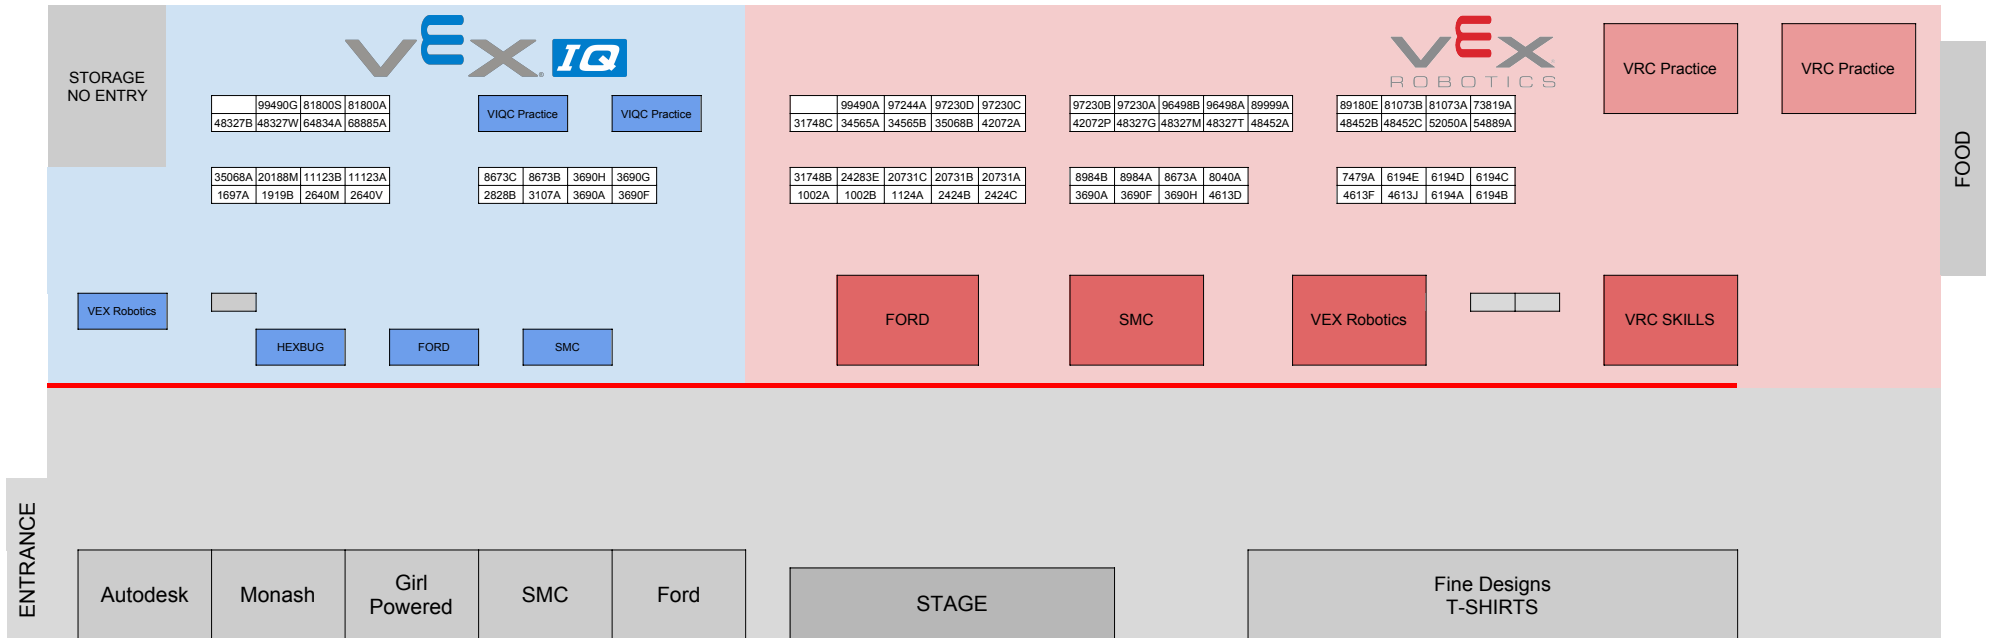

Australian VEX Nationals Melbourne 2018 - Pit Map

VIQC Agenda

Friday 30th Nov

Saturday 1st Dec

- 07:30 Venue opens to teams
- 09:00 Opening ceremony
- 09:40 Drivers meeting
- 10:15 Teams on fields for first three matches
- 13:00 Lunch Break
- 13:30 Girl Powered
- 14:30 Matches restart
- 17:30 Matches finish for the day
- 18:00 ALL teams must be out of the venue

Sunday 2nd Dec

- 07:15 Venue opens to teams
- 08:25 Teams on fields for first three matches
- 10:50 Lunch start
- 11:30 Matches restart
- 13:00 Competition Concludes
- 14:00 ALL teams must be out of the venue

VRC Agenda

Friday 30th Nov

Saturday 1st Dec

- 07:30 Venue opens to teams
- 09:00 Opening ceremony
- 09:40 Drivers meeting
- 10:15 Teams on fields for first three matches
- 13:00 Lunch Break
- 13:30 Girl Powered
- 14:30 Matches restart
- 17:30 Matches finish for the day
- 18:00 ALL teams must be out of the venue

Sunday 2nd Dec

- 07:15 Venue opens to teams
- 08:05 Teams on fields for first three matches
- 10:35 Alliance Selection
- 11:10 Lunch start
- 11:30 Matches restart
- 13:00 Competition Concludes
- 14:00 ALL teams must be out of the venue