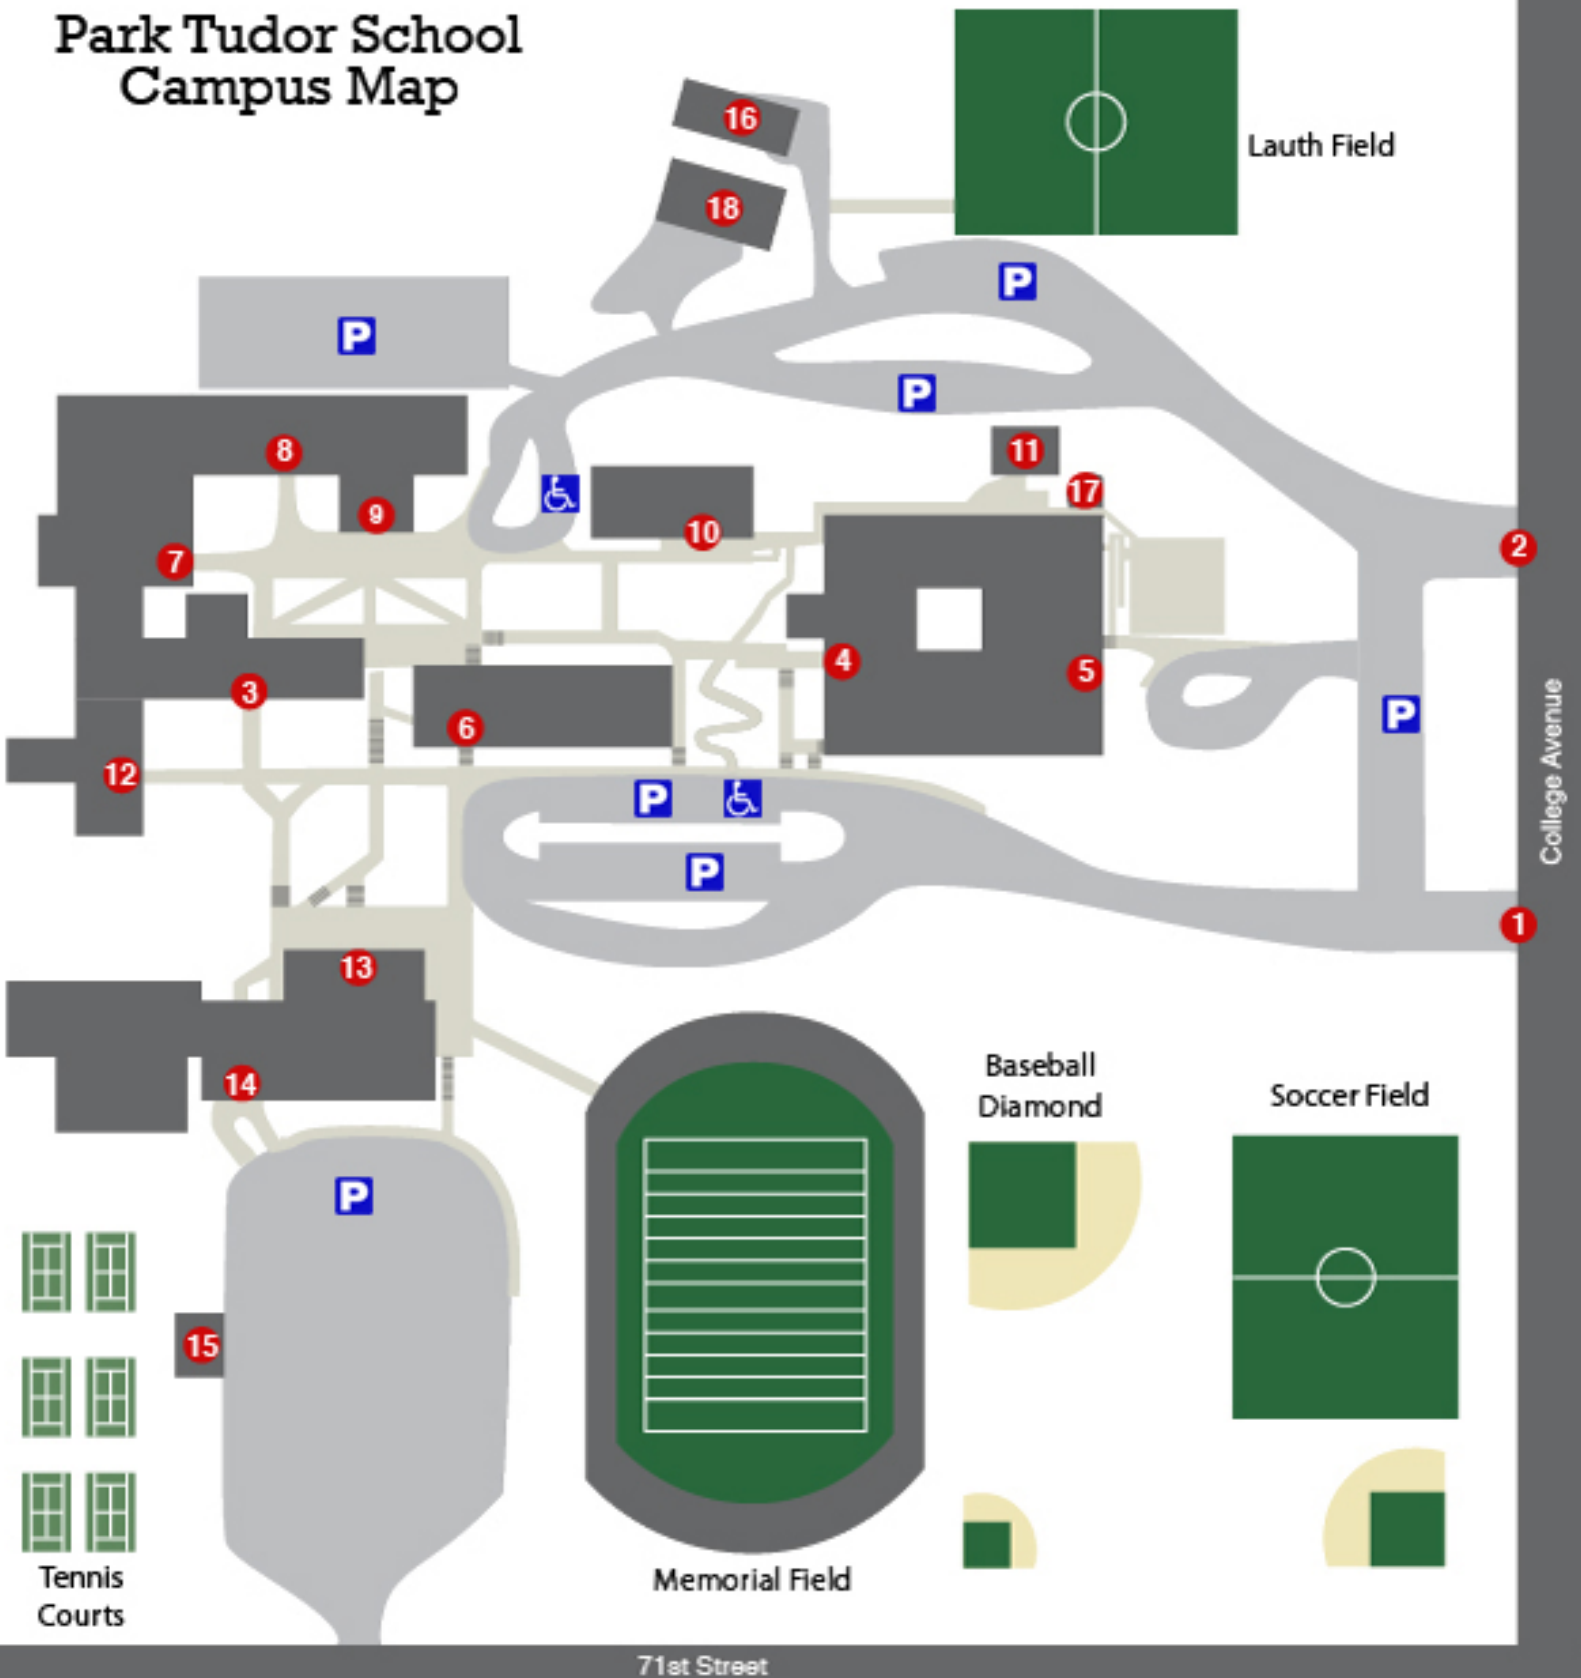

Park Tudor School Campus Map

- | | | |
|------------------|---------------------|------------------------|
| ① Main Entrance | ⑦ Upper School | ⑬ Gym (Hungry Panther) |
| ② North Entrance | ⑧ Fine Arts | ⑭ Upper Gym |
| ③ Admissions | ⑨ Ayree Auditorium | ⑮ Lilly Orchard Store |
| ④ Lower School | ⑩ Clowes Commons | ⑯ Shelter House |
| ⑤ Hilbert Center | ⑪ Foster Hall | ⑰ Ampitheater |
| ⑥ Middle School | ⑫ Ruth Lilly Center | ⑱ Maintenance Building |